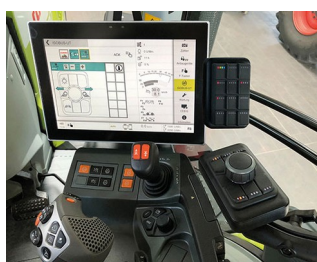

Digital joystick for ISO bus machines

Geiger counter with logging function

HRV scanner for analysing the autonomic nervous system

Module for smart mobility applications

Multimedia audioguide for museums

Real-time localisation in the healthcare sector